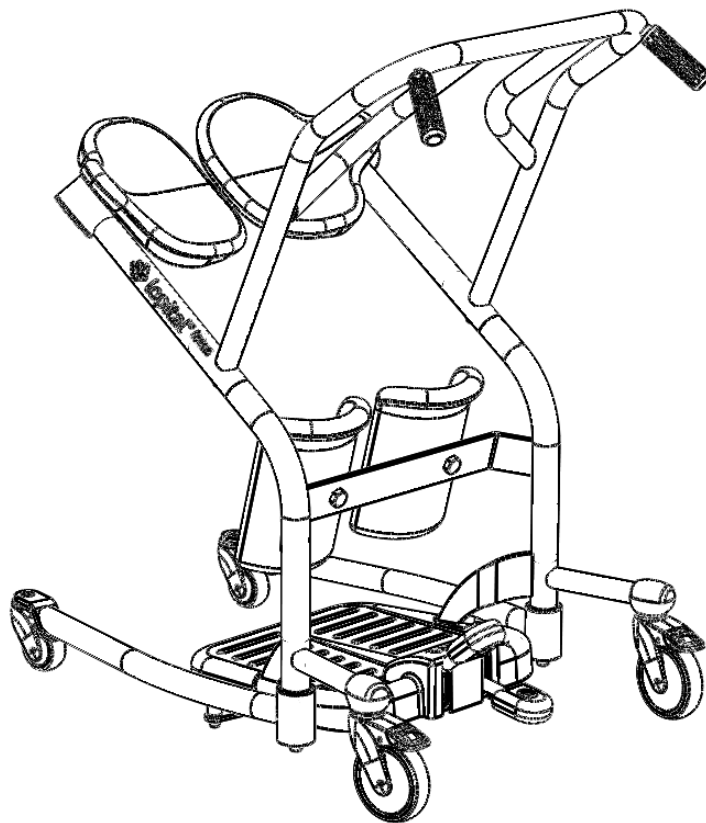

Lotus 59008100

Part nr.	Default/QTY.	Art.nr.	Part
42	2		Slide bearing 10x14x8
43	2		Washer M8
44	6		Nord-Lock M10
45	6		Countersunk head screw M6x14
46	5		Locknut M8
47	2		Countersunk head screw M10x50
48	2		Lock nut M10
49	4		Lock nut M8
50	2		Cylinder head screw M8x20
51	4		Washer M6

P:\SW-Fek\Lotus 8100

Signed	KA	Date	21-12-2017
Revised	05 /KA	Date	19-01-2018
Revised	06 /KA	Date	23-03-2018

Overview parts Lotus

Copyright reserved
by law

Unit of measure-
ment: mm

Lopital Nederland bv

Type nr: 8100-EV.6