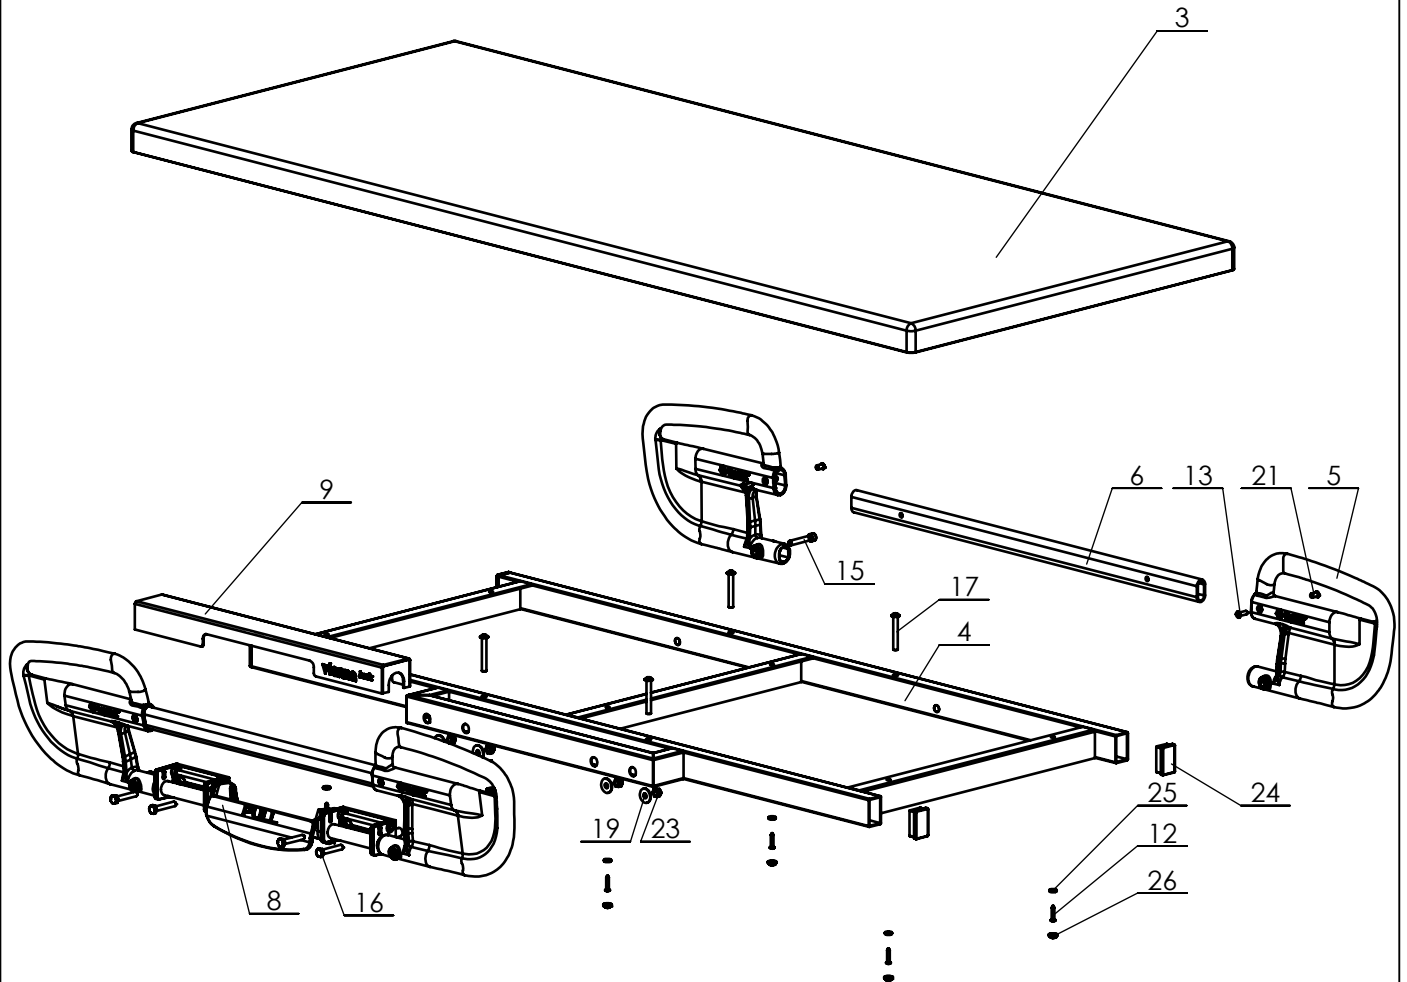

# Overview parts Vienna basic wall

Copyright reserved by law      Unit of measurement: mm

Lopital Nederland bv

Draw.no.:EXPV5035-2025-01

P:\SW-Tek\Vienna\Vienna 5035

Signed	KA	Date	07-10-2024
Revised	1 /KA	Date	11-11-2025
Revised	- /KA	Date	-
Copyright reserved by law		Unit of measurement: mm	

## Overview parts Vienna basic wall

Lopital Nederland bv

Draw.no.:EXPV5035-2025-01

## Vienna Basic wall-mounted fixed height dressing table , Article no: 6500 5035

Part no.	Art.no.	QTY.	Name	Drawing no.
1	70250004	2	Support arm	2500-12
2	70250010	2	Wall frame	2505-11
3	70503002	1	Mattress dressingtable 190x79	5035-12
4	70503501	1	Top frame	5035-11
5	70200026	2	Handle side rail/push bar	2000-35.3
6	70200019	1	Oval tube side rail	2000-28.2
7	70250018	2	Gas spring + ball joint radial	150mm 700N
8	67902020	1	Side rail compleet	2000-ZH
9	70503002	1	Cover side rail	5030-13
10	70250008	4	Bearing bush brass Ø16x11,2x8 mm	2500-16
11		1	Sticker Vienna basic	Sticker - Vienna basic
12		6	Screw 4,5x25 DIN 7981 A2	ST4,5x25 DIN7981
13		2	Screw M6x20 DIN 966 A2	M6x20 DIN965
14		2	Screw M6x65 DIN931 A2	M6x65 DIN931
15		2	Screw M8x50 DIN912 A2	M8x50 DIN912
16		4	Bolt M8x50 DIN933 A2	M8x50 DIN933
17		4	Screw M8x60 ISO7380 A2	M8x60 ISO7380
18		4	Washer M6 Ø18 DIN9021 A2	Carrosseriering M6 DIN9021
19		4	Washer M8 Ø25 A2	Carrosseriering M8
20		4	Washer M8 DIN125 PA	M8 DIN 125 PA
21		2	Sleeve nut M6x10x15 A2	M6 x10 x15
22		2	Locknut M6 DIN985 A2	M6 DIN985
23		6	Locknut M8 DIN985 A2	M8 DIN985
24		4	Tube cap 50x30	Insteekdop 50x30
25		6	Capring M5	Kapring M5
26		6	Screw cap M5	Afdekkap M5
27		4	Nut cap M6	Moerkap M6
28		2	Nutcap M8	Moerkap M8