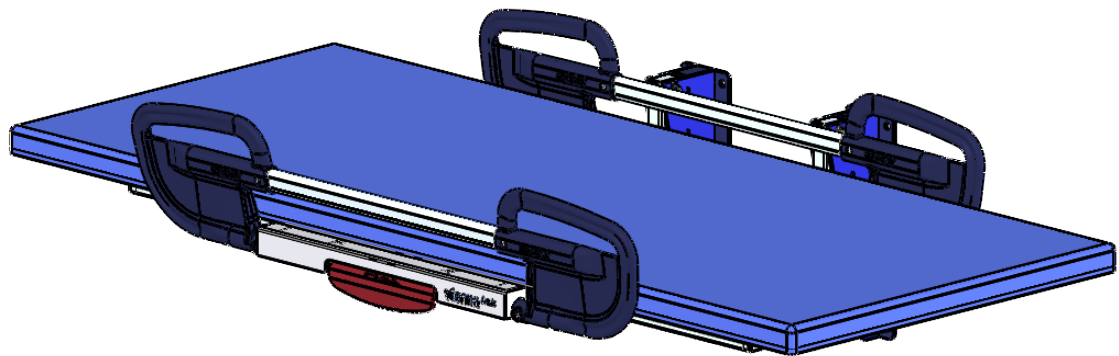

# Overview parts Vienna basic wall

Copyright reserved by law      Unit of measurement: mm

Lopital Nederland bv

Draw.no.:EXPV5035-2025-01

P:\SW-Tek\Vienna\Vienna 5035

Signed	KA	Date	07-10-2024
Revised	1 /KA	Date	11-11-2025
Revised	- /KA	Date	-
Copyright reserved by law		Unit of measurement: mm	

## Overview parts Vienna basic wall

Lopital Nederland bv

Draw.no.:EXPV5035-2025-01

## Vienna Basic wall-mounted fixed height dressing table , Article no: 6500 5035

Part no.	Art.no.	QTY.	Name	Drawing no.
1	70250004	2	Support arm	2500-12
2	70250010	2	Wall frame	2505-11
3	70503002	1	Mattress dressingtable 190x79	5035-12
4	70503501	1	Top frame	5035-11
5	70200026	2	Handle side rail/push bar	2000-35.3
6	70200019	1	Oval tube side rail	2000-28.2
7	70250018	2	Gas spring + ball joint radial	150mm 700N
8	67902020	1	Side rail compleet	2000-ZH
9	70503002	1	Cover side rail	5030-13
10	70250008	4	Bearing bush brass Ø16x11,2x8 mm	2500-16
11		1	Sticker Vienna basic	Sticker - Vienna basic
12		6	Screw 4,5x25 DIN 7981 A2	ST4,5x25 DIN7981
13		2	Screw M6x20 DIN 966 A2	M6x20 DIN965
14		2	Screw M6x65 DIN931 A2	M6x65 DIN931
15		2	Screw M8x50 DIN912 A2	M8x50 DIN912
16		4	Bolt M8x50 DIN933 A2	M8x50 DIN933
17		4	Screw M8x60 ISO7380 A2	M8x60 ISO7380
18		4	Washer M6 Ø18 DIN9021 A2	Carrosseriering M6 DIN9021
19		4	Washer M8 Ø25 A2	Carrosseriering M8
20		4	Washer M8 DIN125 PA	M8 DIN 125 PA
21		2	Sleeve nut M6x10x15 A2	M6 x10 x15
22		2	Locknut M6 DIN985 A2	M6 DIN985
23		6	Locknut M8 DIN985 A2	M8 DIN985
24		4	Tube cap 50x30	Insteekdop 50x30
25		6	Capring M5	Kapring M5
26		6	Screw cap M5	Afdekkap M5
27		4	Nut cap M6	Moerkap M6
28		2	Nutcap M8	Moerkap M8