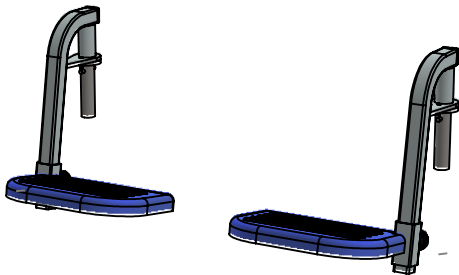

P:\SW-Fek\00 Stoei onderdelen\Armlegger breedteverstelling XL XXL

Drawn by:	KA	Date	27-11-2025
Revised	- /KA	Date	-
Revised	- /KA	Date	-

Overview parts Armrest set width adjustment XL/XXL

Copyright reserved by law Unit of measurement: mm

Lopital Nederland bv

Draw no.: EXPVArmleggerBVXLXXL-2025-01

Footrest set width adjustment XL/XXL

Part no.	Art.no.	QTY.	Name	Drawing no.
1	70590028	2	Frame width adjustment footrest	5900-18
2	70590027	2	Frame footrest XXL	5900-17
3	70590040	2	Frame footplate XXL	5900-40
4	70530032	1	Footplate set	5300-37LR.2
5	70530029	2	Pull knob M12x1.5	Treknop M12x1.5 - Kort
6		2	Tube cap 45x25	Insteekdop 25x25
7		2	Screw M5x10 DIN912 A2	M5x10 DIN912